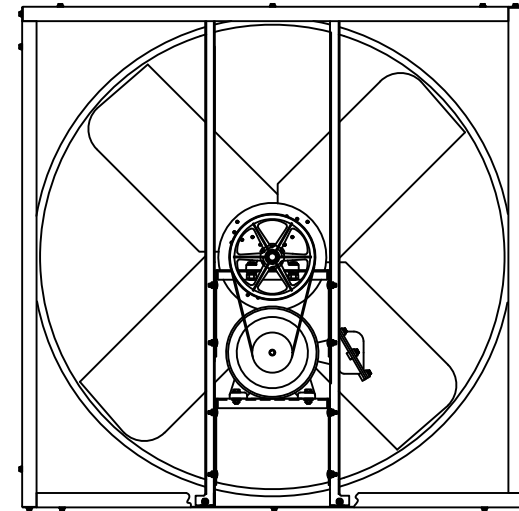

DISCHARGE VIEW

INTAKE VIEW

Exhaust Fan Specifications

Blade Diameter:	54"	Motor Enclosure:	ODP
Drive:	Belt	Duty Cycle:	Continuous Duty
Horsepower:	3	Guards:	N/A
Voltage:	115/230	Power Cord:	N/A
Phase:	1		
RPM:	620		