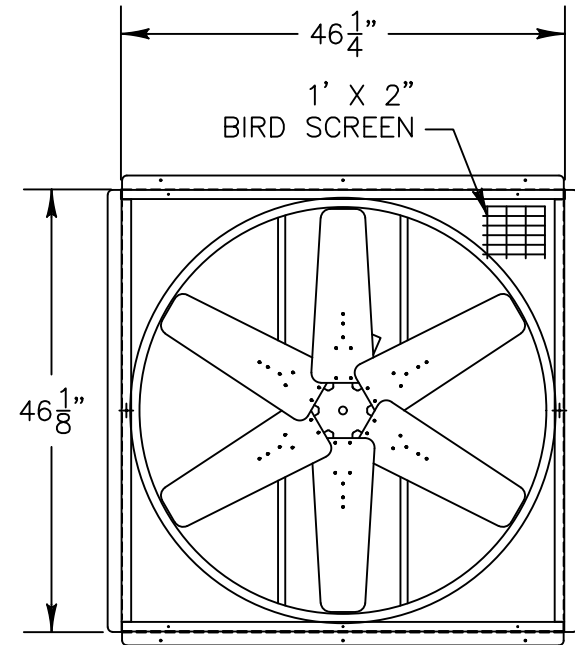

SHUTTER SHOWN
CUTAWAY FOR CLARITY

Fan Specifications

Blade Diameter:	42"	Motor Enclosure:	TEAO
Drive:	Belt	Duty Cycle:	Continuous Duty
Horsepower:	1/2	Guard:	1"X2" Bird Screen
Voltage:	230	Power Cord:	10' with molded plug
Phase:	1		
RPM:	499		

*See TriangleFans.com for performance specifications

*Specifications are subject to change without notice

SLW42136

NOT TO SCALE | 7 AUG 2019