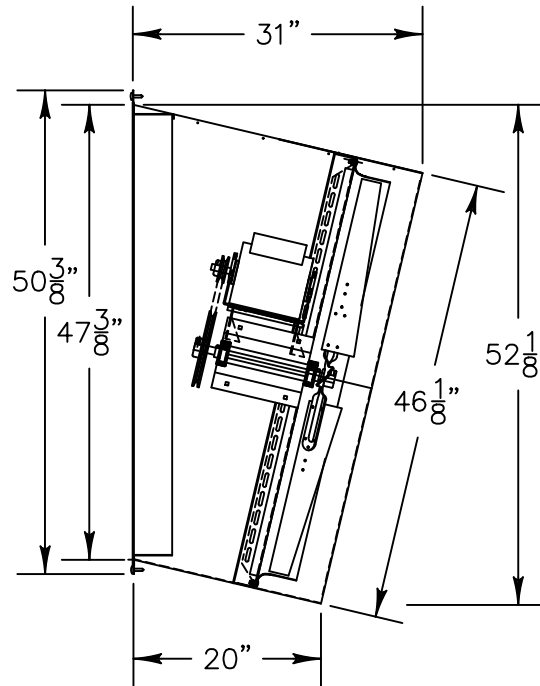

SHUTTER SHOWN
CUTAWAY FOR CLARITY

Fan Specifications

Blade Diameter:	42"	Motor Enclosure:	TEAO
Drive:	Belt	Duty Cycle:	Continuous Duty
Horsepower:	1/2	Guard:	1"X2" Bird Screen
Voltage:	230	Power Cord:	10' with molded plug
Phase:	1		
RPM:	499		

*See TriangleFans.com for performance specifications

*Specifications are subject to change without notice

SLW42136

NOT TO SCALE | 7 AUG 2019