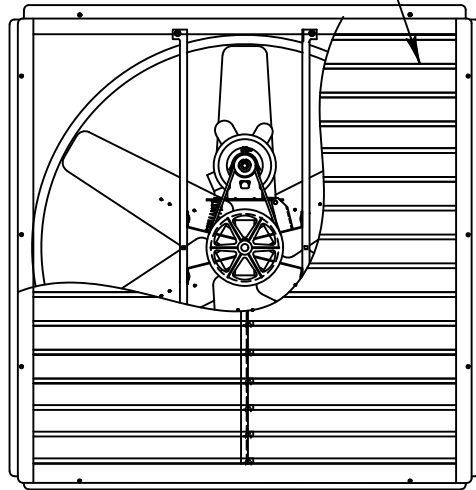

SHUTTER SHOWN
CUTAWAY FOR CLARITY

Fan Specifications

Blade Diameter:	42"	Motor Enclosure:	TEAO
Drive:	Belt	Duty Cycle:	Continuous Duty
Horsepower:	1/2	Guard:	1"X2" Bird Screen
Voltage:	230	Power Cord:	10' with molded plug
Phase:	1		
RPM:	499		

*See TriangleFans.com for performance specifications

*Specifications are subject to change without notice

SLW42136

NOT TO SCALE | 7 AUG 2019