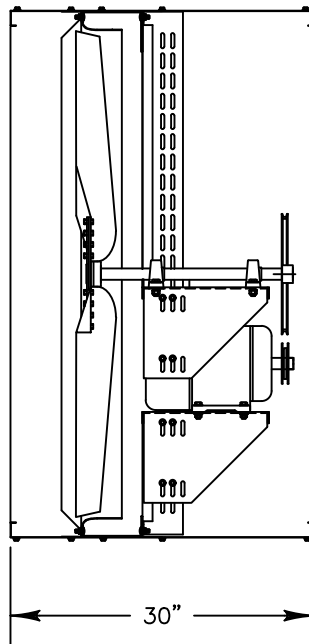

INTAKE VIEW

DISCHARGE VIEW

### Supply Fan Specifications

Blade Diameter:	54"	Motor Enclosure:	ODP
Drive:	Belt	Duty Cycle:	Continuous Duty
Horsepower:	3	Guards:	N/A
Voltage:	230/460	Power Cord:	N/A
Phase:	3		
RPM:	620		

\*See TriangleFans.com for performance specifications  
 \*Specifications are subject to change without notice