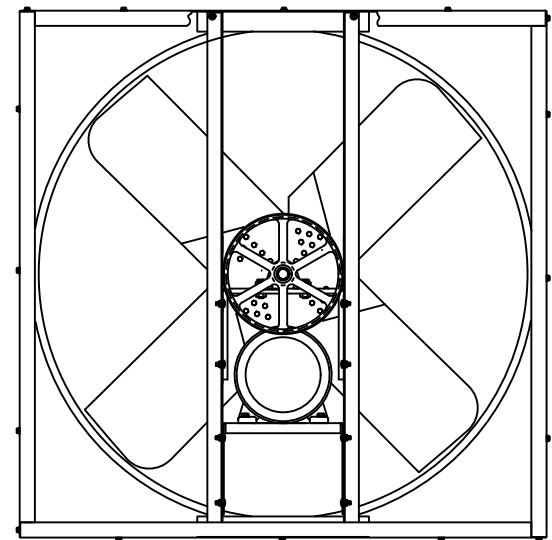

INTAKE VIEW

DISCHARGE VIEW

### Supply Fan Specifications

Blade Diameter:	54"	Motor Enclosure:	ODP
Drive:	Belt	Duty Cycle:	Continuous Duty
Horsepower:	3	Guards:	N/A
Voltage:	230/460	Power Cord:	N/A
Phase:	3		
RPM:	620		

\*See TriangleFans.com for performance specifications  
 \*Specifications are subject to change without notice