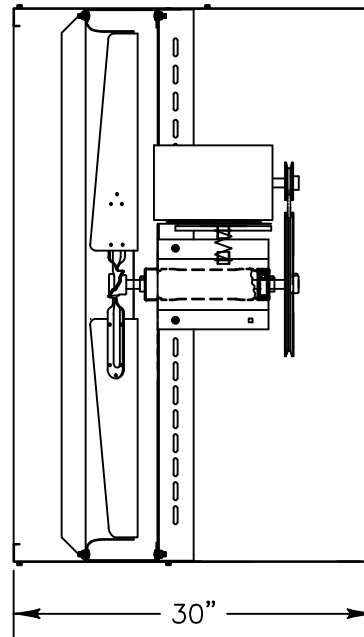

INTAKE VIEW

DISCHARGE VIEW

### Supply Fan Specifications

Blade Diameter:	42"	Motor Enclosure:	ODP
Drive:	Belt	Duty Cycle:	Continuous Duty
Horsepower:	3/4	Guards:	N/A
Voltage:	230/460	Power Cord:	N/A
Phase:	3		
RPM:	565		

\*See TriangleFans.com for performance specifications

\*Specifications are subject to change without notice

RVI4214-X

NOT TO SCALE | 6 OCT 2015