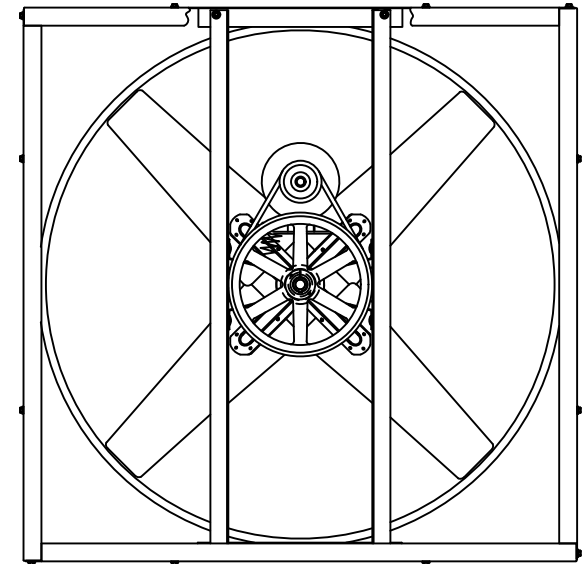

INTAKE VIEW

DISCHARGE VIEW

### Supply Fan Specifications

Blade Diameter:	42"	Motor Enclosure:	ODP
Drive:	Belt	Duty Cycle:	Continuous Duty
Horsepower:	3/4	Guards:	N/A
Voltage:	230/460	Power Cord:	N/A
Phase:	3		
RPM:	565		

\*See TriangleFans.com for performance specifications