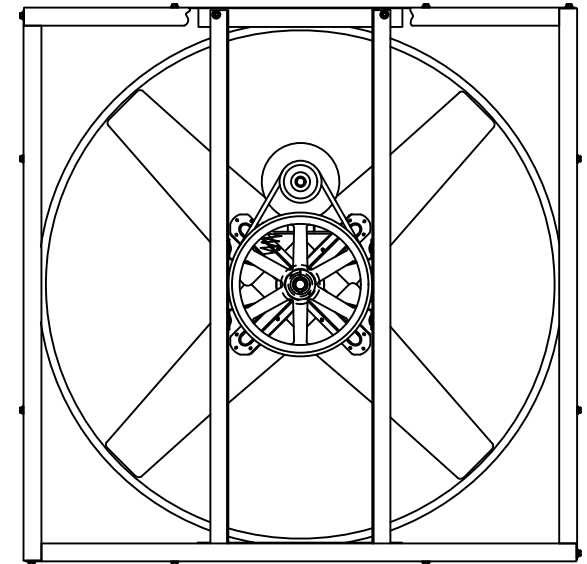

INTAKE VIEW

DISCHARGE VIEW

Supply Fan Specifications

Blade Diameter:	42"	Motor Enclosure:	ODP
Drive:	Belt	Duty Cycle:	Continuous Duty
Horsepower:	3/4	Guards:	N/A
Voltage:	115/230	Prewired:	115v
Phase:	1	Power Cord:	10' with molded plug
RPM:	565		