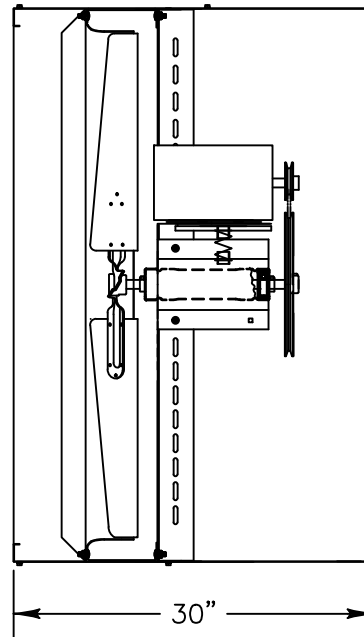

INTAKE VIEW

DISCHARGE VIEW

Supply Fan Specifications

Blade Diameter:	42"	Motor Enclosure:	ODP
Drive:	Belt	Duty Cycle:	Continuous Duty
Horsepower:	3/4	Guards:	N/A
Voltage:	115/230	Prewired:	115v
Phase:	1	Power Cord:	10' with molded plug
RPM:	565		