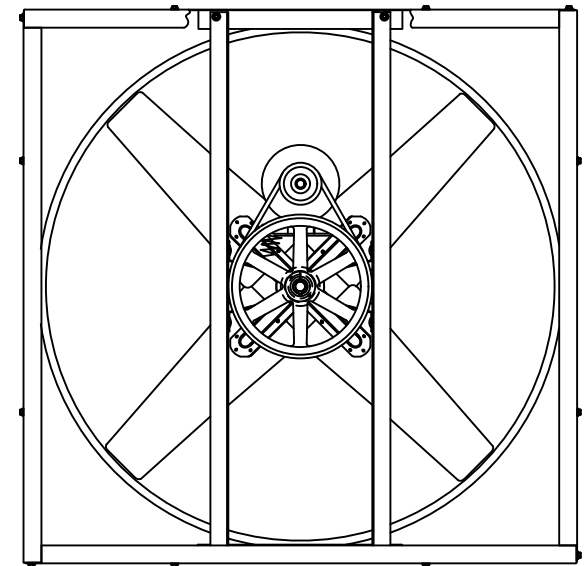

INTAKE VIEW

DISCHARGE VIEW

Supply Fan Specifications

Blade Diameter:	42"	Motor Enclosure:	ODP
Drive:	Belt	Duty Cycle:	Continuous Duty
Horsepower:	1/2	Guards:	N/A
Voltage:	230/460	Power Cord:	N/A
Phase:	3		
RPM:	495		