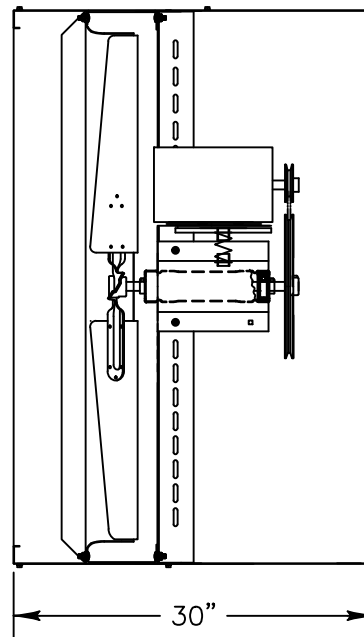

INTAKE VIEW

DISCHARGE VIEW

Supply Fan Specifications

Blade Diameter:	42"	Motor Enclosure:	ODP
Drive:	Belt	Duty Cycle:	Continuous Duty
Horsepower:	1/2	Guards:	N/A
Voltage:	230/460	Power Cord:	N/A
Phase:	3		
RPM:	495		