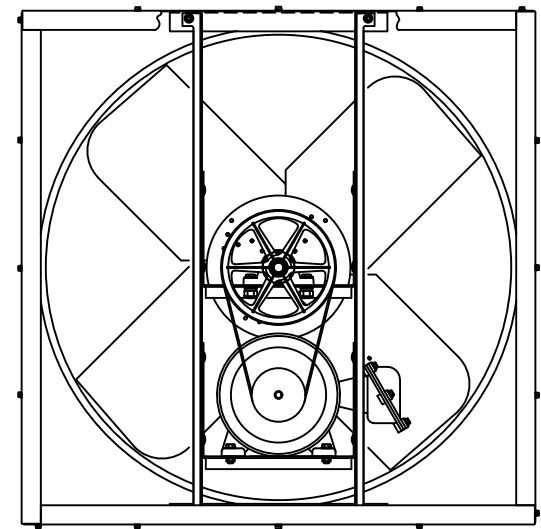

INTAKE VIEW

DISCHARGE VIEW

Supply Fan Specifications

Blade Diameter:	36"	Motor Enclosure:	ODP
Drive:	Belt	Duty Cycle:	Continuous Duty
Horsepower:	3	Guards:	N/A
Voltage:	230/460	Power Cord:	N/A
Phase:	3		
RPM:	835		