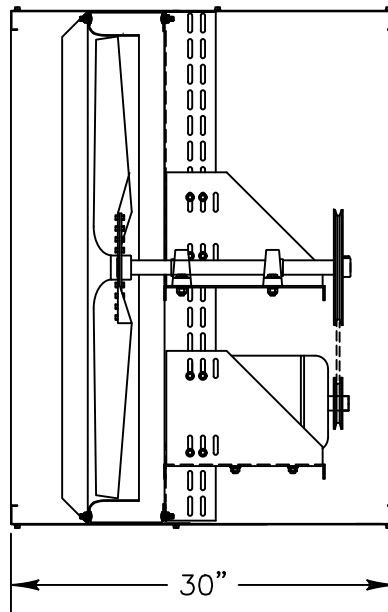

INTAKE VIEW

DISCHARGE VIEW

Supply Fan Specifications

Blade Diameter:	36"	Motor Enclosure:	ODP
Drive:	Belt	Duty Cycle:	Continuous Duty
Horsepower:	3	Guards:	N/A
Voltage:	230/460	Power Cord:	N/A
Phase:	3		
RPM:	835		