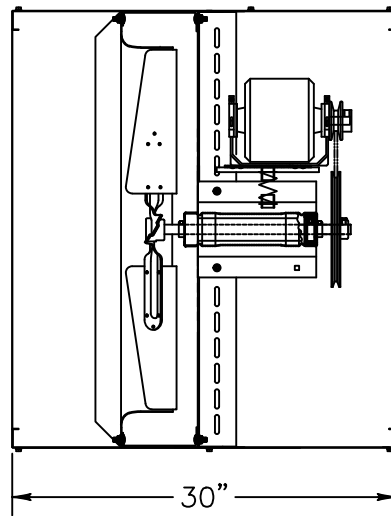

INTAKE VIEW

DISCHARGE VIEW

### Supply Fan Specifications

Blade Diameter:	30"	Motor Enclosure:	TEFC
Drive:	Belt	Duty Cycle:	Continuous Duty
Horsepower:	3/4	Guards:	N/A
Voltage:	115/230	Prewired:	115v
Phase:	1	Power Cord:	10' with molded plug
RPM:	740		