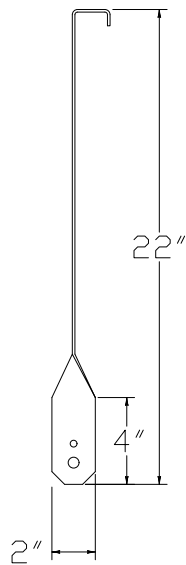

Suspension Mount