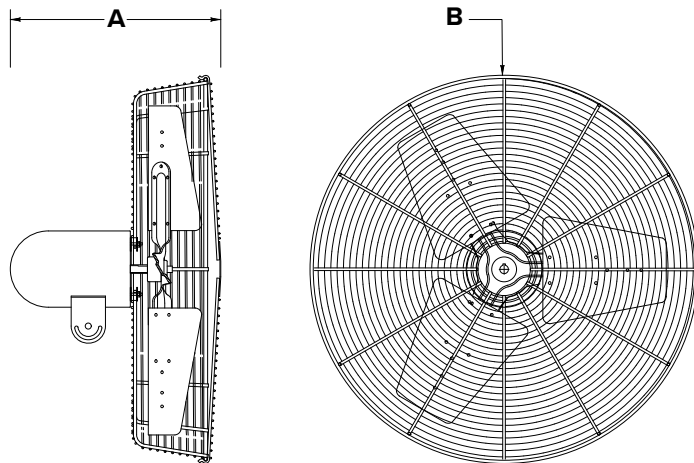

## Features

- Easy to assemble
- Balanced three paddle aluminum blade
- 115V, 60Hz, single phase motors with thermal overload protection
- Three-speed motor
- 10' power cord

# MASTER BREEZE

Model	Diameter	HP	Amps	CFM	RPM	Approximate Weight
AMB2421H	24"	1/4	6.2	6,100 / 4,300	1100	66
AMB2423H	24"	1/2	6.2	7,800 / 5,300	1100	66
AMB3021H	30"	1/4	6.2	7,200 / 5,400	1100	66
AMB3023H	30"	1/2	6.2	8,800 / 6,400	1100	66

## Dimensions "AMB" Series

Diameter	A	B
24"	16"	28"
30"	16"	34"