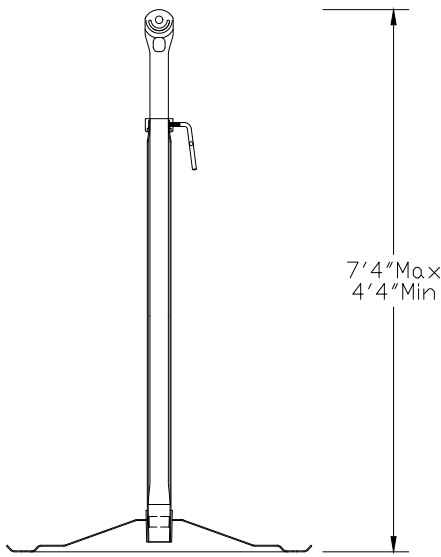

Suspension Mount

MASTER BREEZE MOUNTING EQUIPMENT

Triangle's Master Breeze is designed to accommodate a wide range of mounting options. Our mounting options include a pedestal base, a ceiling mount and a column mount. Mounting hardware not included.

Pedestal Base