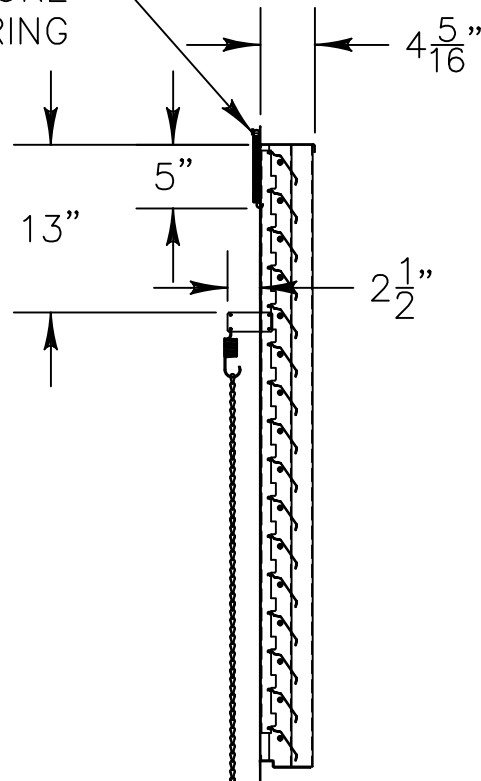

INSIDE VIEW

CHAIN TAB

CLOSURE SPRING

8ft. SASH CHAIN

SIDE SECT VIEW

$4\frac{5}{16}$ "

5"

13"

$2\frac{1}{2}$ "

IWS255

NOT TO SCALE | 13 SEP 2019