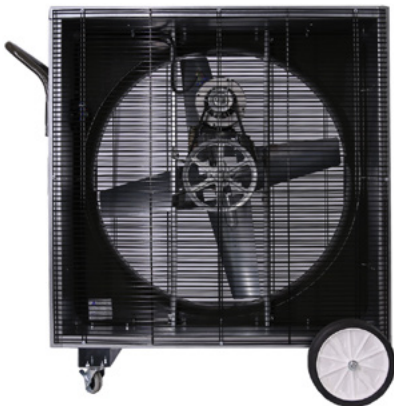

THE PVI SERIES

The PVI Series is a portable box fan with heavy duty intake and exhaust guards. It employs a rolled inlet powder coated venturi to improve airflow and come with a rugged heavy gauge galvanized housing. It is excellent for mechanic shops, gymnasiums, factories or any other location where portable air movement is desired.

Features

- Available in 36" to 60" blade diameters
- Wide ergonomic handles
- Two fixed and two swivel casters
- 10' grounded three conductor cord with molded plug
- Triangle's automatic belt tensioner